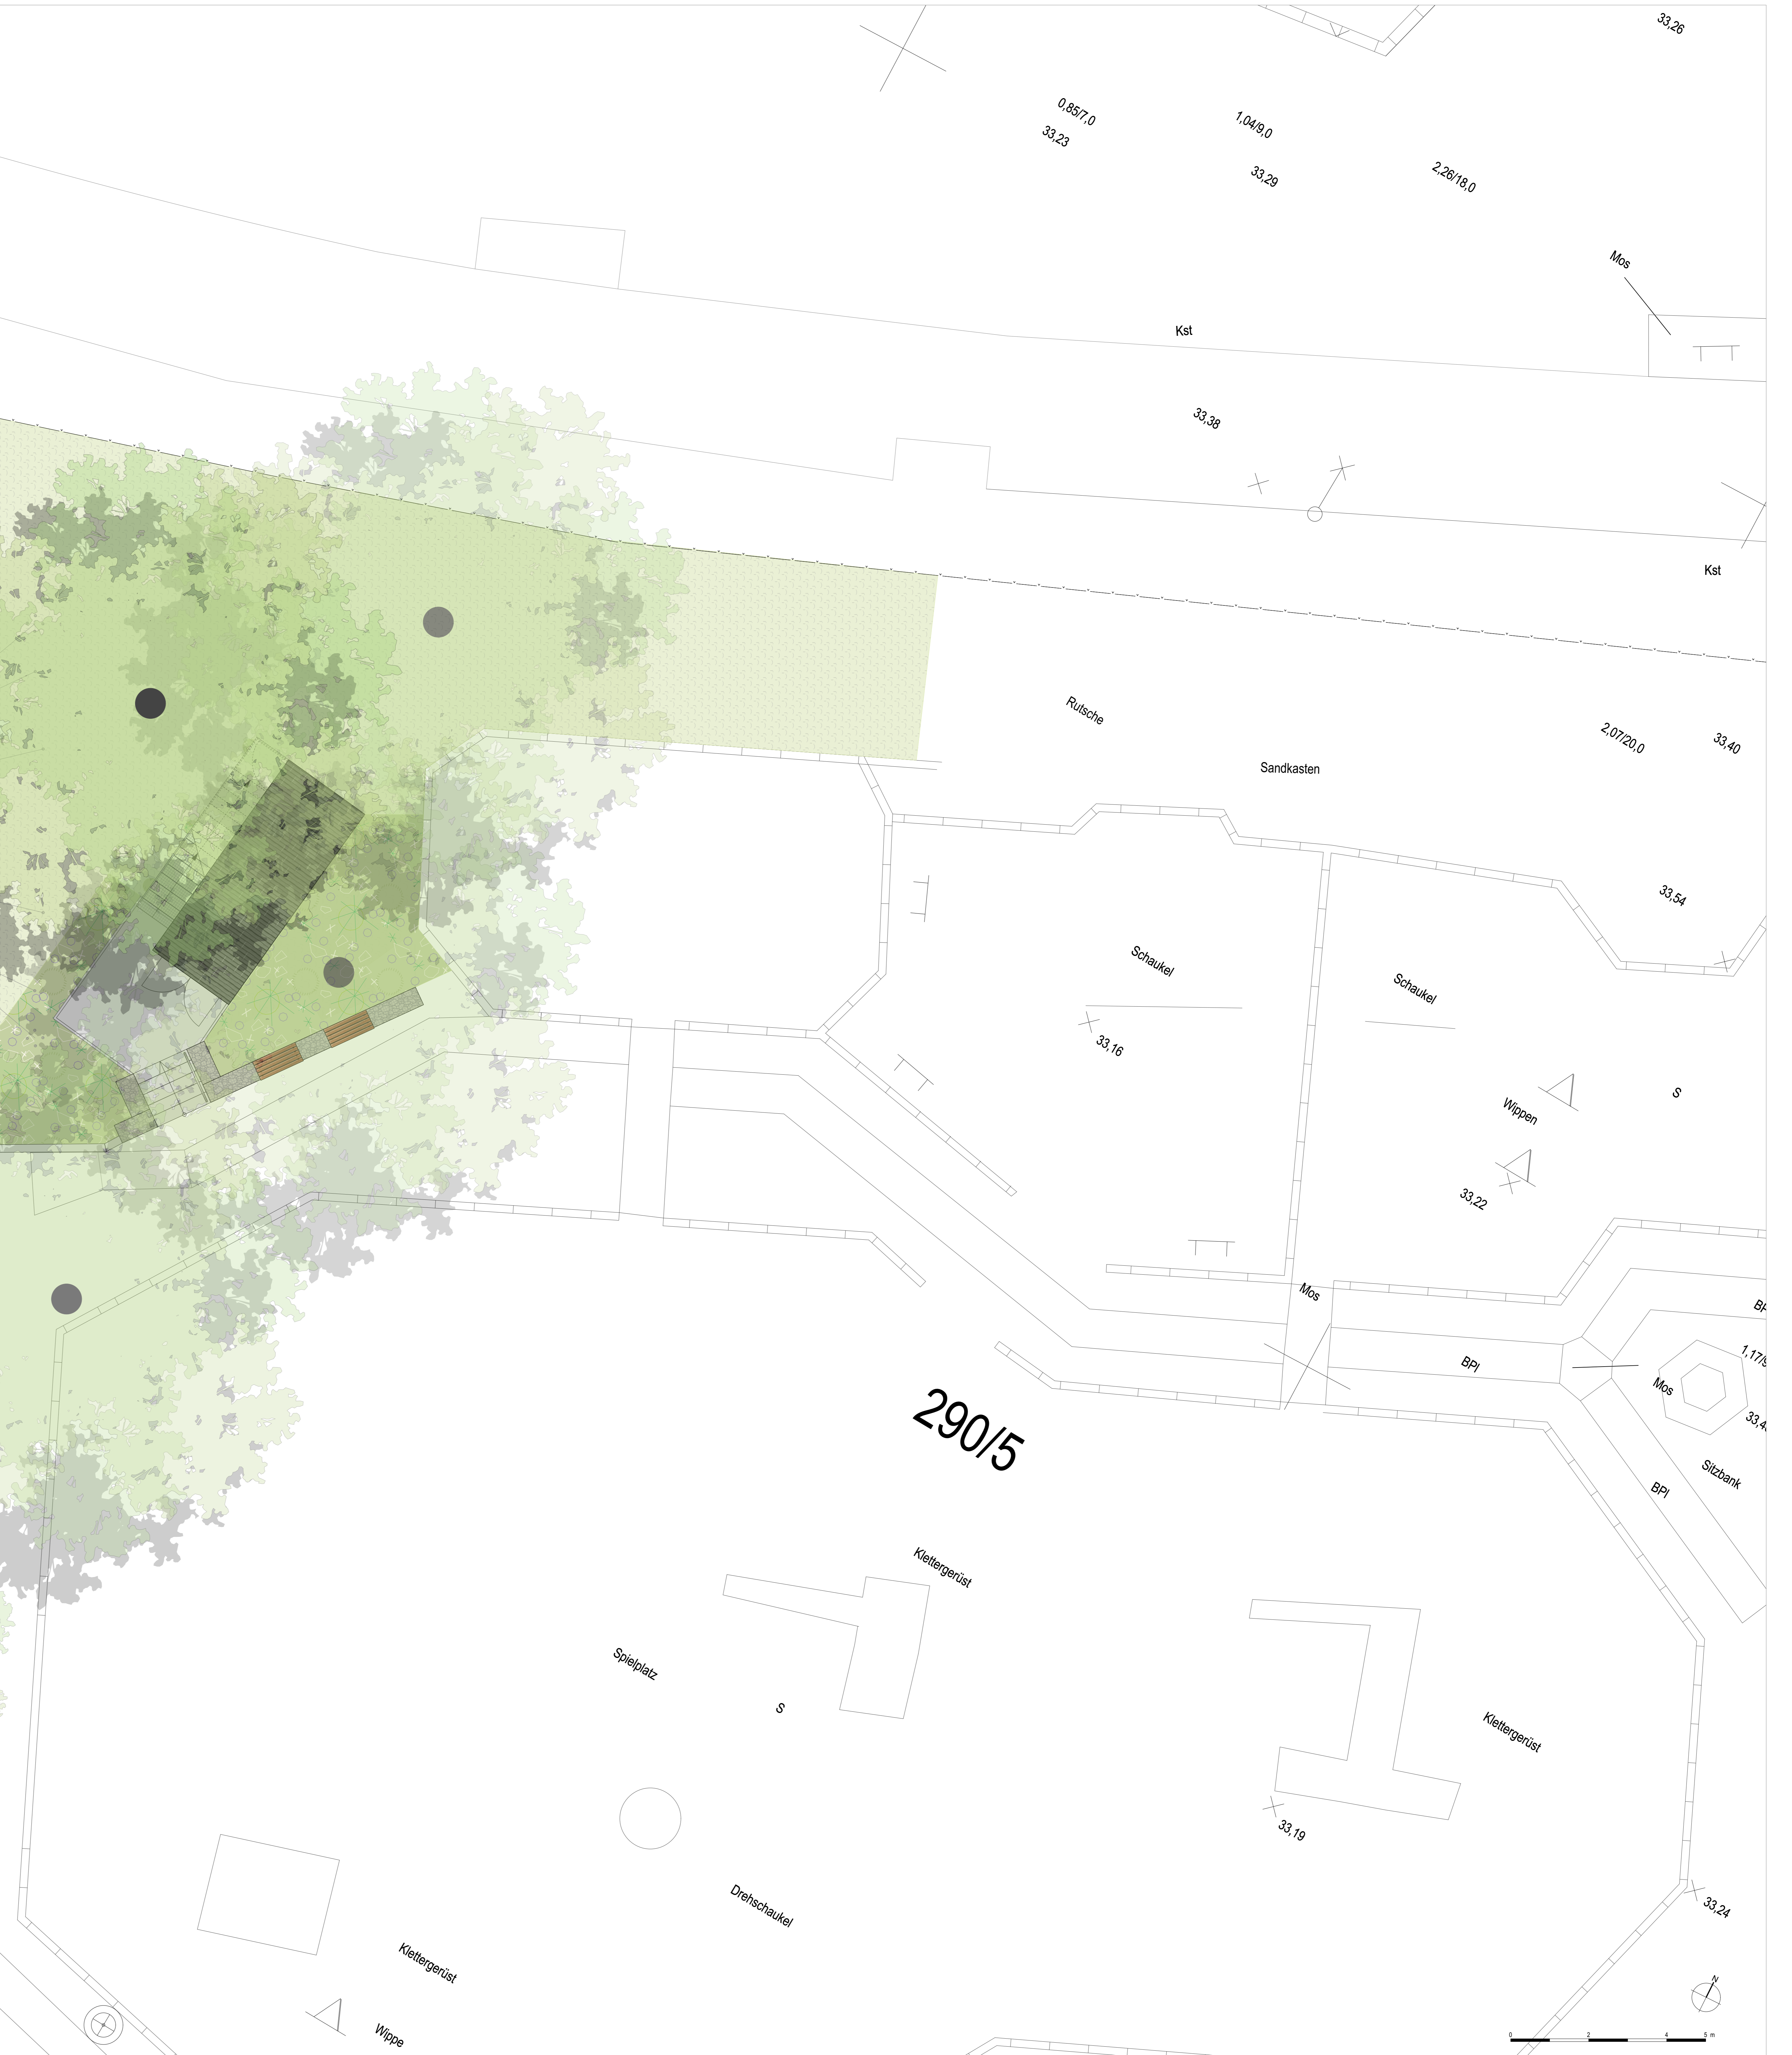

Handwritten notes in German, including 'Eis-Tennisplatz' and '45,00 m²'.

290/5